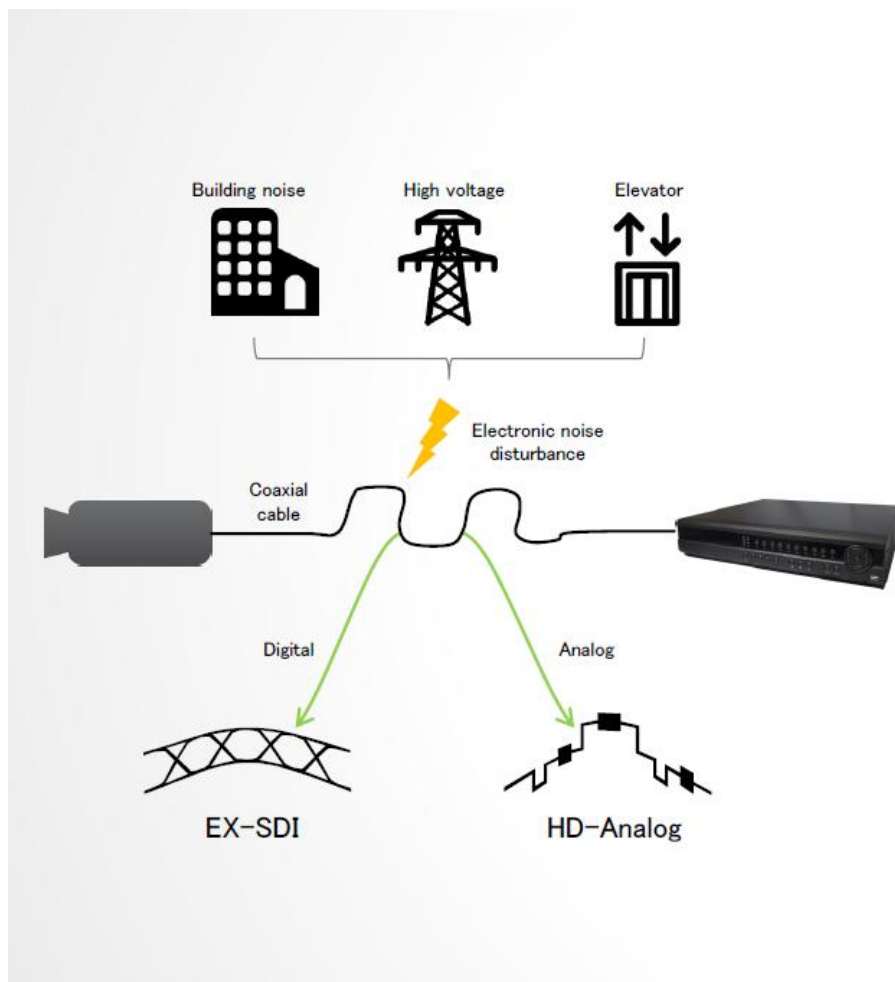

4. AHD VS EX-SDI (外部干扰噪声)