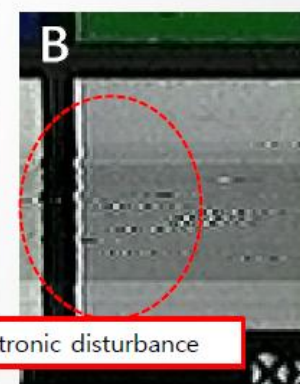

AHD VS EX-SDI

1. AHD VS EX-SDI

| Feature | HD Analog Camera | HD-SDI Camera | EX-SDI Camera |
|---------------------------|--------------------|---------------|----------------------------------|
| Resolution | 1M ~ 2M | 1M ~ 2M | 1M ~ 8M |
| P2P Distance | UTP cable | < 200m | < 200m |
| | 3C cable | < 300m | < 300m |
| | 5C cable | < 500m | < 500m |
| Video Transmission method | Analog | Digital | Digital |
| Image Quality | Loss | Lossless | Visually Lossless (PSNR: > 40dB) |
| Image Loss by distance | Loss | none | none |
| Interference noise | many (Video Noise) | few | few |
| Transmission Contents | Downstream | Audio + data | Audio + data, etc |
| | Upstream | data | Audio + data, etc |
| | Quality | low | high |
| Power over Coax(Ethernet) | difficult (noise) | easy | easy |
| Installation | easy | sensitive | easy |
| Latency | real time | real time | real time |
| Compatibility | Proprietary | Standard | Proprietary |
| Cost | low | high | low |
| Market | Grow rapidly | few | Grow |

2. AHD VS EX-SDI 信号noise差别

3. AHD VS EX-SDI 清晰度差别

4. AHD VS EX-SDI (外部干扰噪声)

5. AHD VS EX-SDI

- EX-SDI是RX板上画质没有差别，因为数据是‘0’和‘1’

Thank you