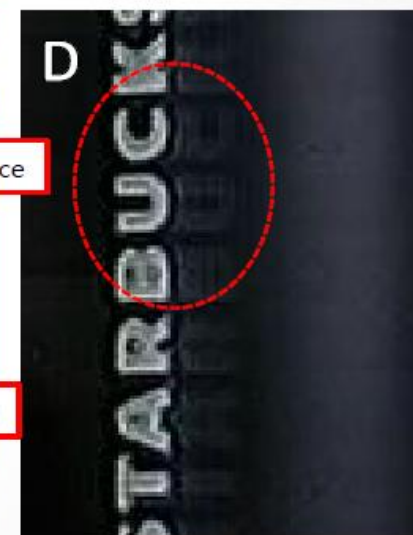

2. AHD VS EX-SDI 信号noise差别