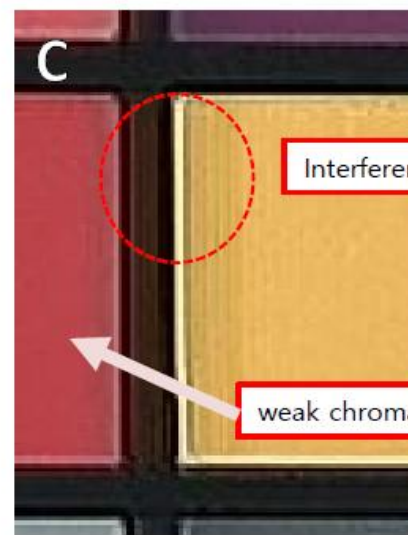

2. AHD VS EX-SDI 信号noise差别