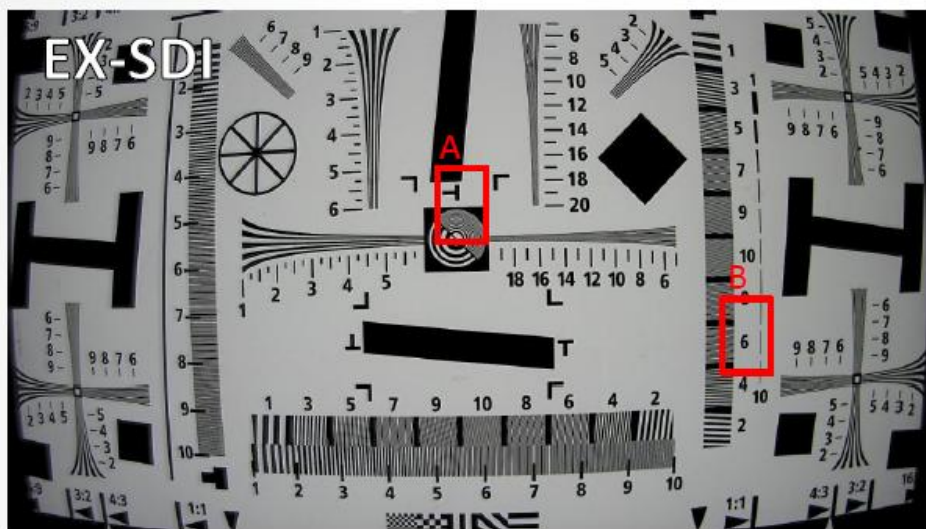

3. AHD VS EX-SDI 清晰度差别