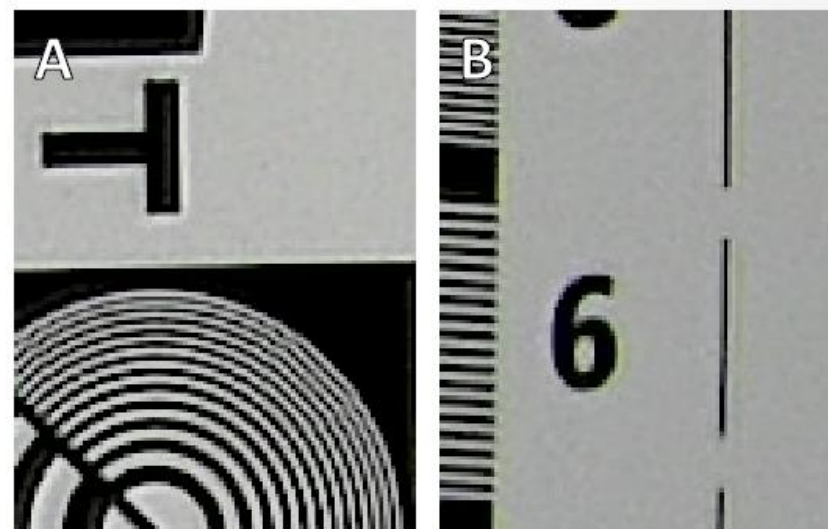

3. AHD VS EX-SDI 清晰度差别