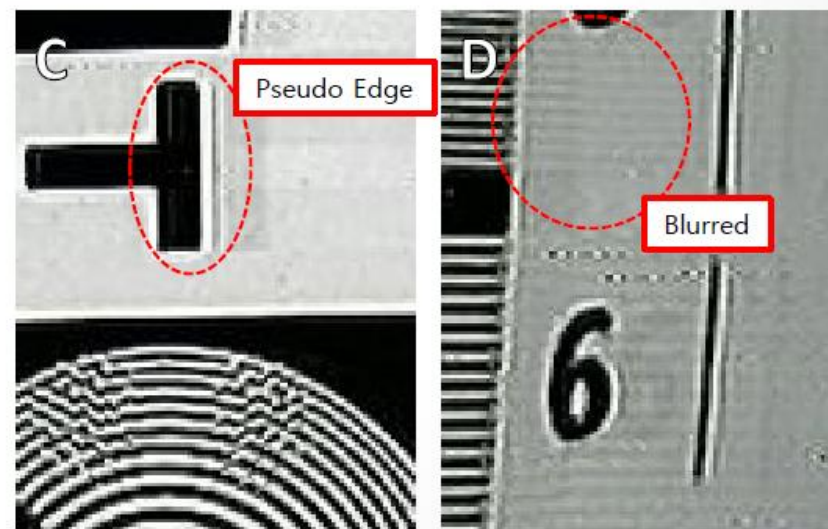

3. AHD VS EX-SDI 清晰度差别